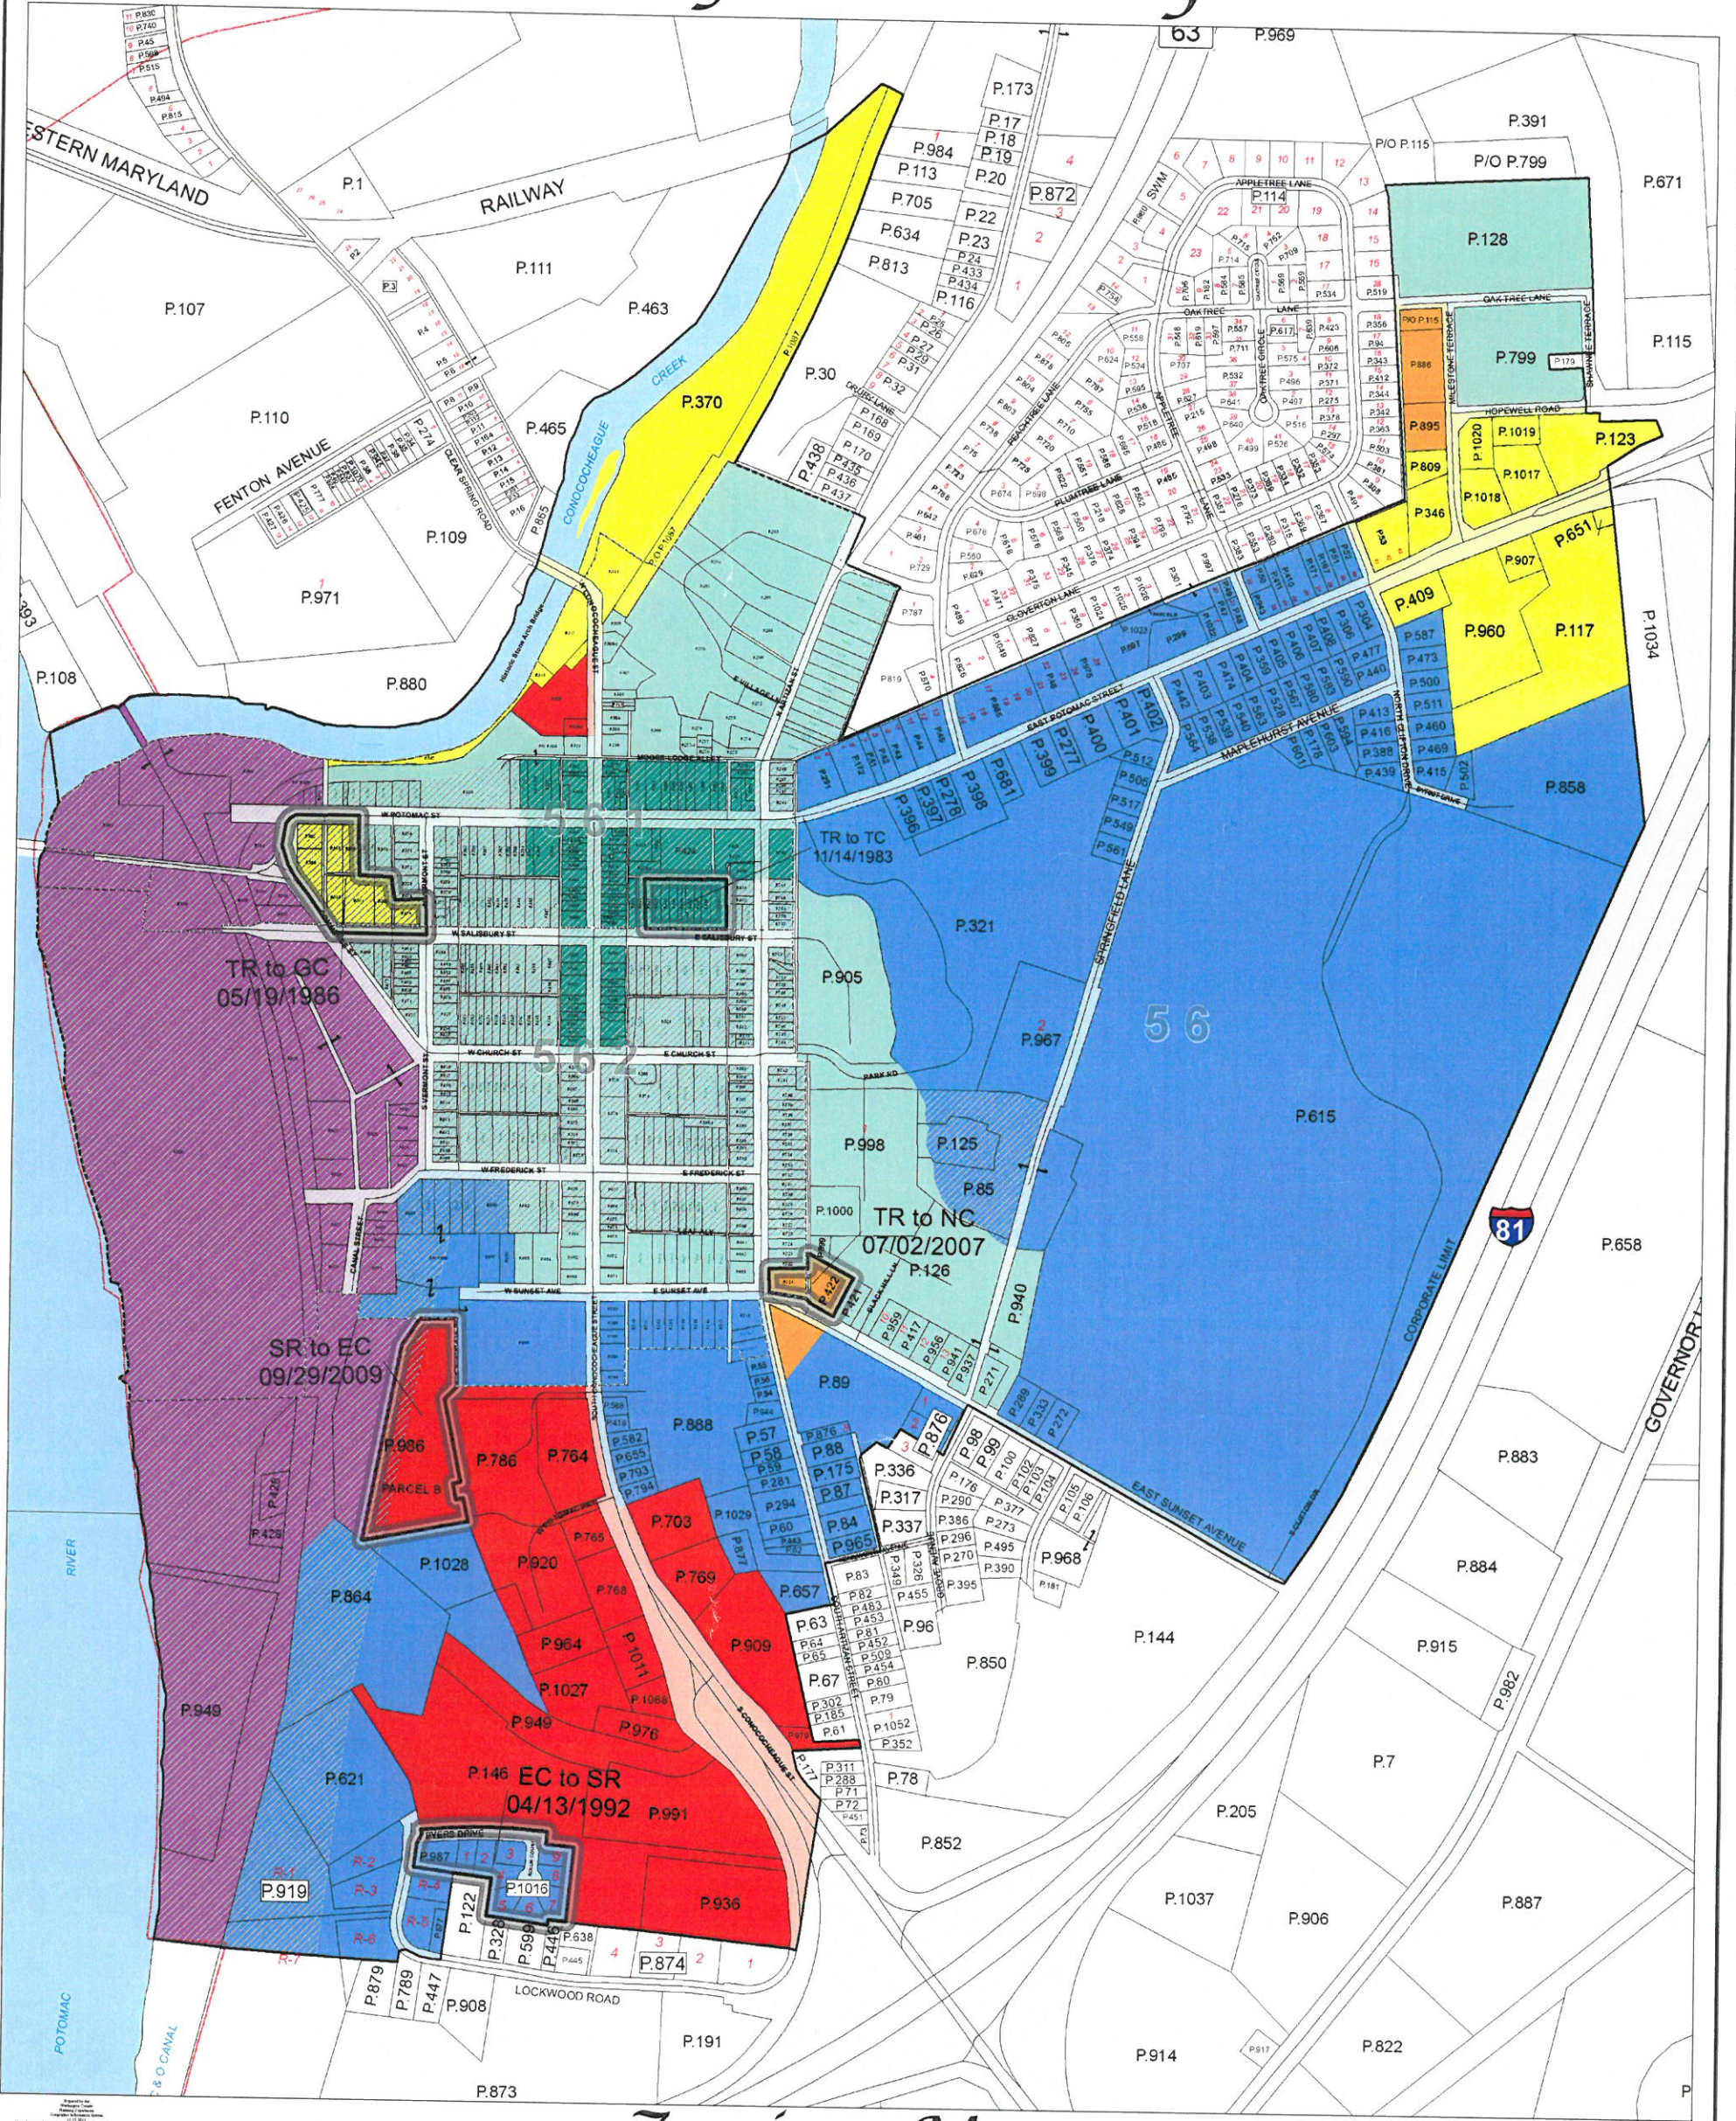

Town of Williamsport

Zoning Map

Legend	Zoning
— Roads	■ EMPLOYMENT CENTER
— Miscellaneous Lines	■ GENERAL COMMERCIAL
— Land Hook	■ NEIGHBORHOOD COMMERCIAL
— 2005 Urban Growth Area Boundary	■ HISTORIC RECREATION
— Town of Williamsport	■ TOWN CENTER
— County Boundary	■ TOWN RESIDENTIAL
— Historic District	■ SUBURBAN RESIDENTIAL
— Tax Map Index	
— Parcel Boundaries